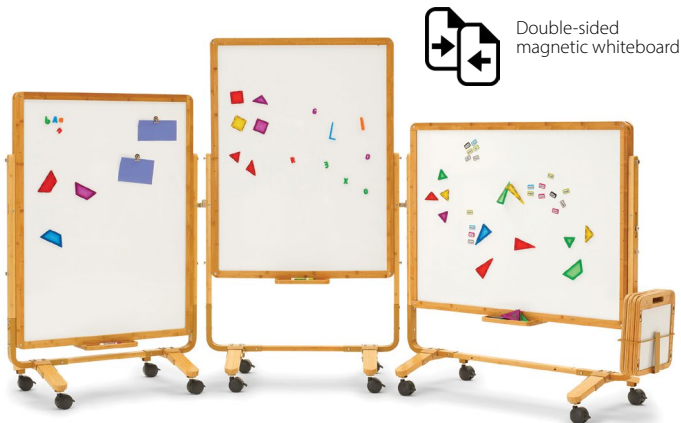

-ake

N

B

M P

O

G

NEW Collaboration Whiteboards

This new bamboo easel offers plenty of space for lessons. With a large 4' x 3' double sided whiteboard that can be positioned in either vertical or horizontal and different height setups, the Collaboration Whiteboard is a flexible solution for lessons and activities. Multiple Collaboration Whiteboards can connect to form partitions in common areas.

Collaboration Whiteboard Premium Model with Slate Kit (CWB1)

Collaboration Whiteboard Base Model - No Slates (CWB2)

Collaboration Whiteboard Slate Kit (CWB-AC)

Add the Collaboration Whiteboard Slate Kit (CWB-AC) which includes 4 magnetic whiteboard slates with an 11" x 11" writing surface and brackets to attach the slates to the board for even more opportunities to brainstorm and create.

Double-sided magnetic whiteboard

Boards connect together without the need for dismantling

Double-sided magnetic whiteboard

NEW Early Years Creator Center

This Early Years Creator Center enables children of multiple ages to play and learn together. It features portrait and landscape orientations, with a magnetic double-sided board and a lower compartment for storage of numbers, letters and more for children to access on both sides.