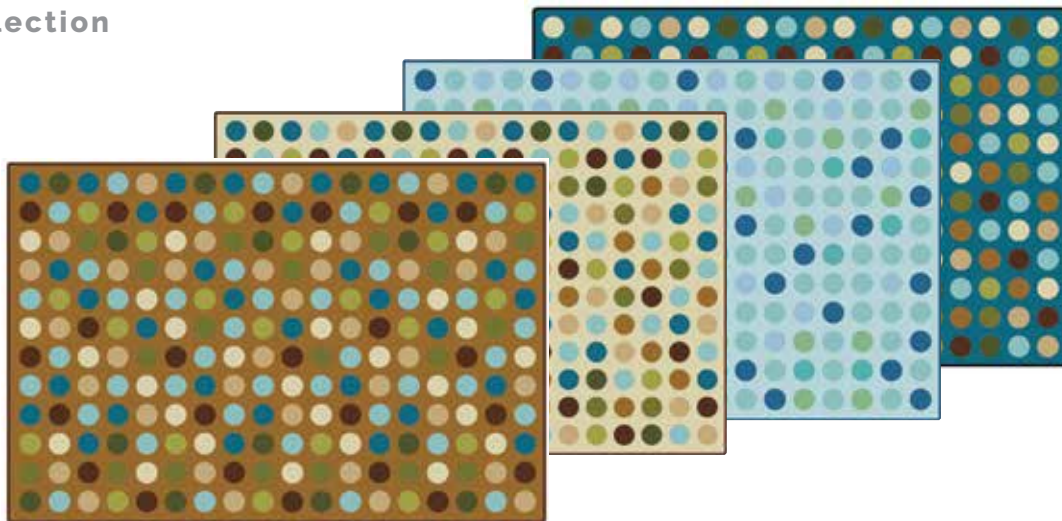

KID$Value Rugs™ Collection

MICRODOTS VALUE PLAY RUG

ITEM#	SIZE	
#36.53	3' x 4'6"	Brown
#48.53	4' x 6'	Brown
#36.55	3' x 4'6"	Tan
#48.55	4' x 6'	Tan
#36.54	3' x 4'6"	Mixed Blue
#48.54	4' x 6'	Mixed Blue
#36.56	3' x 4'6"	Teal
#48.56	4' x 6'	Teal

**KID$Value
SkidResist Backing**

Machine Washable
SkidResist Backing
provides extra grip
in wet and dry areas.
Backing color varies.