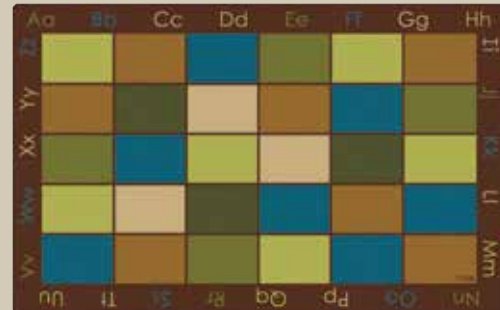

## NATURE COLORS SEATING RUG

This simple, colorful rug is great for classroom organization. Each colored space makes a perfect place for children to sit on and have plenty of wiggle room, all while being surrounded by a literacy border.