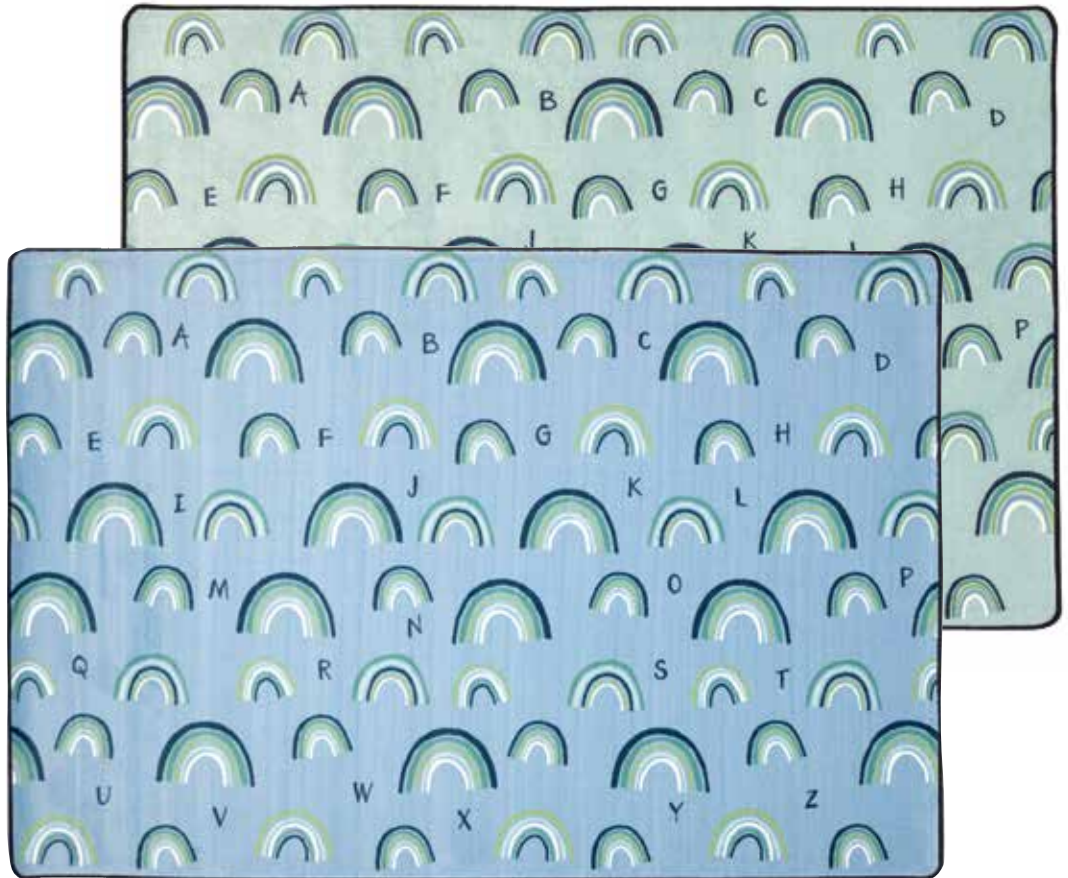

KIDSOFT™ RAINBOWS LITERACY RUG

Rainbows dotted with upper case ABC's alphabet letters are ideal for any classroom space. Play games, use for seating, or reinforce literacy with this dreamy rainbows literacy ultra-soft carpet.

BLUE

ITEM#	SIZE
#6654	4' x 6'
#6656	6' x 9'
#6657	7'6" x 12'

GREEN

ITEM#	SIZE
#6854	4' x 6'
#6856	6' x 9'
#6857	7'6" x 12'