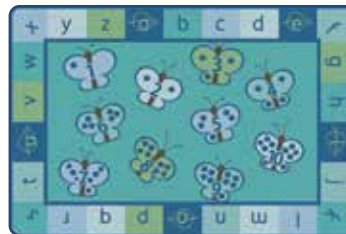

KIDSOFT™ 123 ABC BUTTERFLY FUN RUG

These 10 butterflies will make any learning experience a fun one! Time will flutter by as children learn their numbers 1-10 and the alphabet on this bright and colorful rug. Use this rug for circletime or anytime to light up your room.