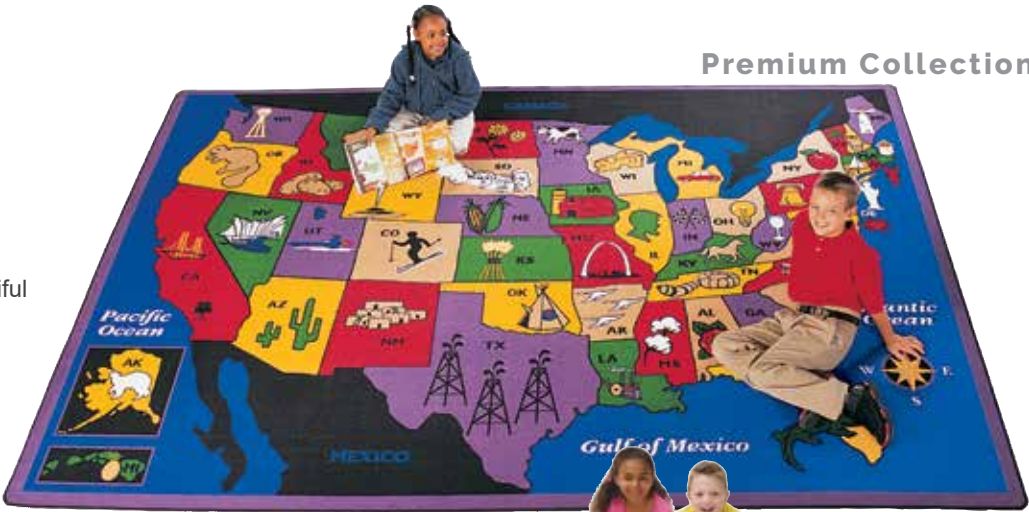

### HANDS TOGETHER COMMUNITY RUG

This unique design features a border of 29 hands that encourages diversity!

| ITEM# | SIZE     |         |
|-------|----------|---------|
| #2806 | 6' x 9'  | Border  |
| #2808 | 8' x 12' | Border  |
| #3906 | 6' x 9'  | Pattern |
| #3908 | 8' x 12' | Pattern |

**USA LEARN & PLAY**

This intriguing map rug, showing the United States of America's 50 states and their related icons, will help children of all ages learn fun facts and master their geography. With its colorful design and educational theme, this rug will be a beautiful addition to any room. This rug also features the island of Puerto Rico.