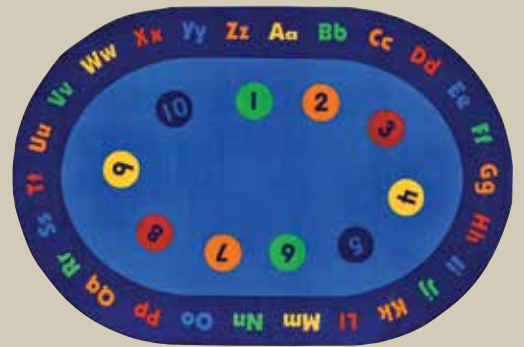

## COLOR BLOCKS VALUE SEATING RUG

Colorful blocks with ample seating for each student. This value carpet is ideal for organized seating in any space, colorful decoration in kids room or classroom.

**ITEM#** #72.91 **SIZE** 6' x 9'