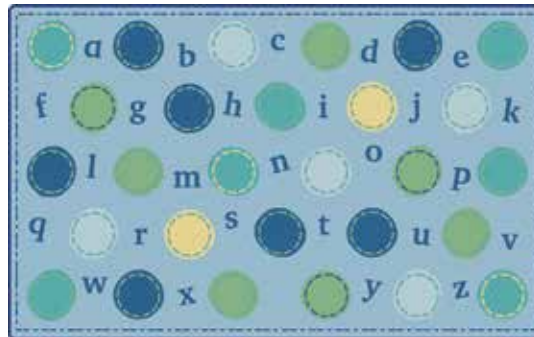

TRANQUIL COLORS

1. **ITEM# SIZE**
   #46754 4' x 6'
   #46756 6' x 9'
   #46758 8' x 12'