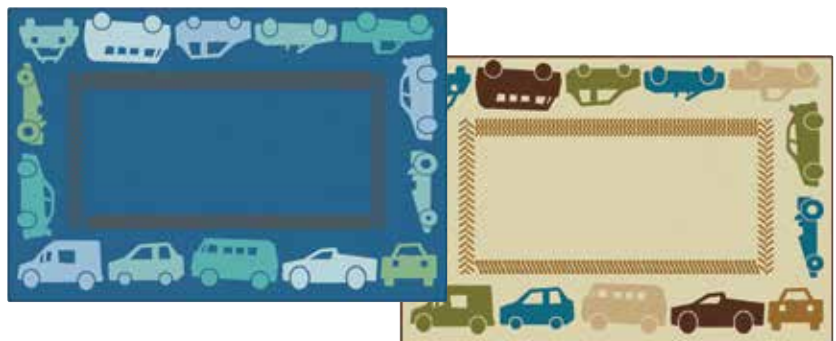

**ALL AUTOS BORDER
PLAY RUG**

ITEM#	SIZE	
#37.39	3' x 4'6"	Tan
#49.39	4' x 6'	Tan
#37.38	3' x 4'6"	Blue
#49.38	4' x 6'	Blue