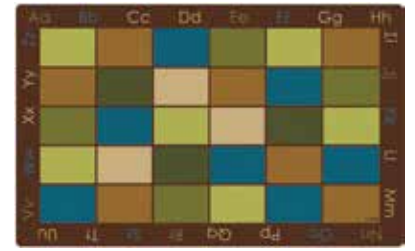

**RAINBOW SEATING RUG**

Simple and sweet, this colorful and beautiful arena-style seating rug will brighten up any room. The large seating spaces provide a great tool to organize your classroom for circletime, story time or anytime!

## COLORFUL PLACES SEATING RUG

This simple, colorful rug is great for classroom organization. Each colored space makes a perfect place for children to sit on and have plenty of wiggle room, all while being surrounded by a literacy border.