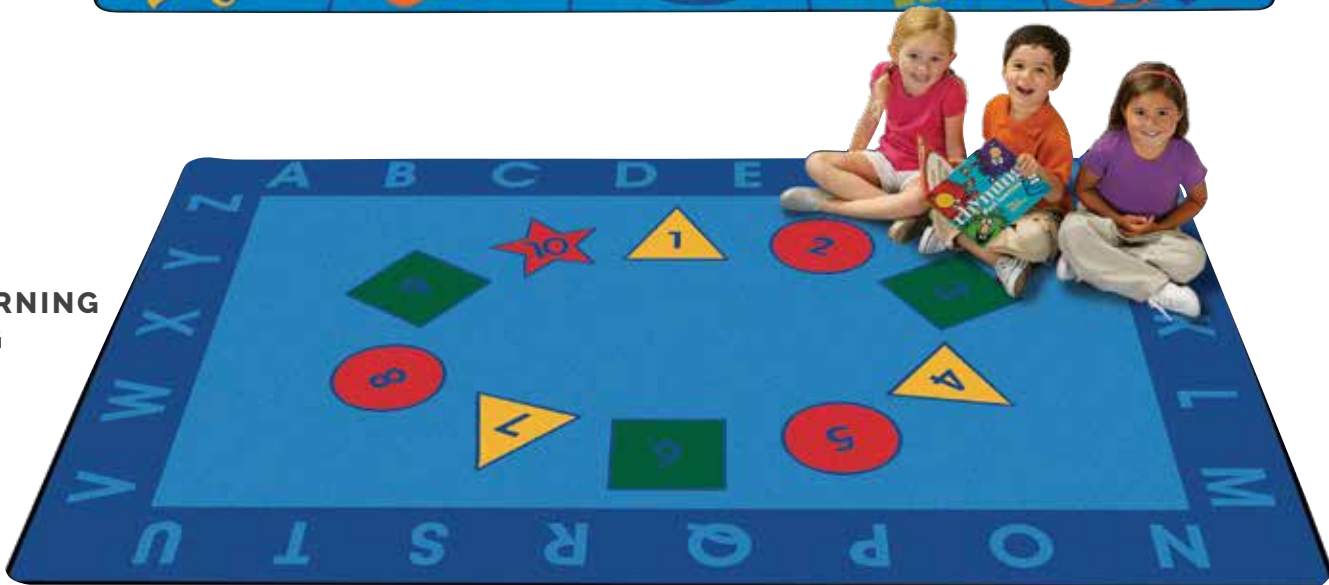

**ITEM# SIZE**  
 #72.93 6' x 9'  
 #90.93 7'6" x 12'  
 #96.93 8' x 12'

**EARLY LEARNING VALUE RUG**

**ITEM# SIZE**  
 #72.82 6' x 9'  
 #96.82 8' x 12'

**TRANQUIL POND  
PLAY RUG**

**PRIMARY COLORS**

- ITEM# SIZE**  
 #72.06 6' x 9'  
 #96.06 8' x 12'