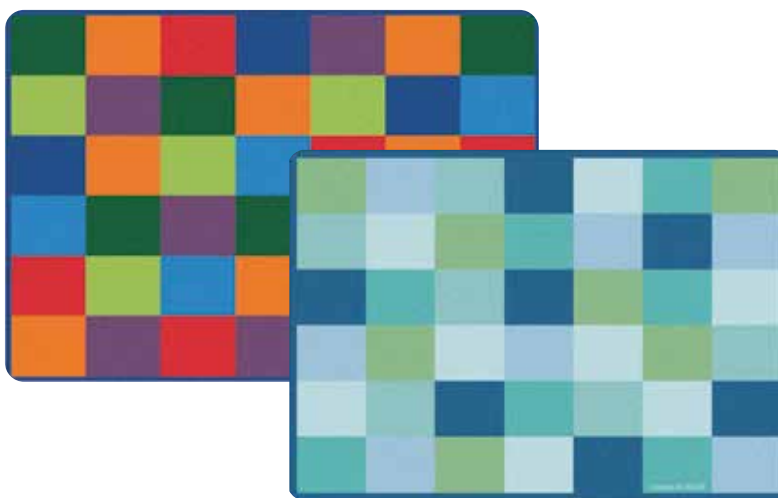

**PRIMARY COLORS**

**ITEM# SIZE**

- #7316 6' x 9'
- #7317 7'6" x 12'

**TRANQUIL COLORS**

**ITEM# SIZE**

- #54726 6' x 9'
- #54727 7'6" x 12'

Also available in Nature Colors on page 12

**KIDSOFT™ RAINDROP  
RIPPLES RUG**