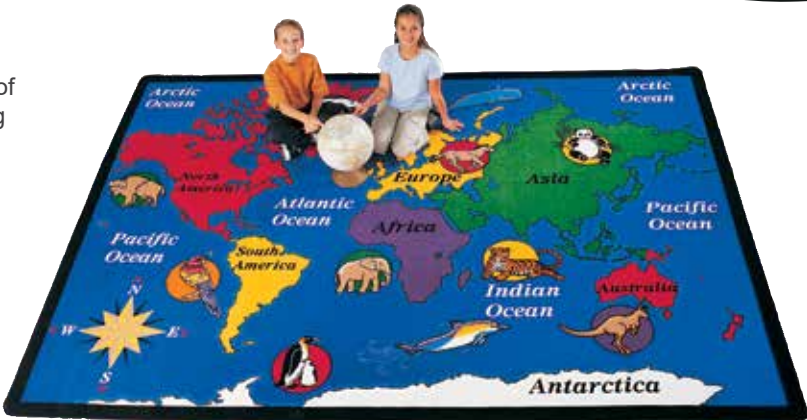

WORLD EXPLORER

Explore the oceans and continents of the world on this brightly colored rug designed to teach basic geography.

ITEM#	SIZE
#1501	4'5" x 5'10"
#1500	5'10" x 8'4"
#1512	8'4" x 11'8"