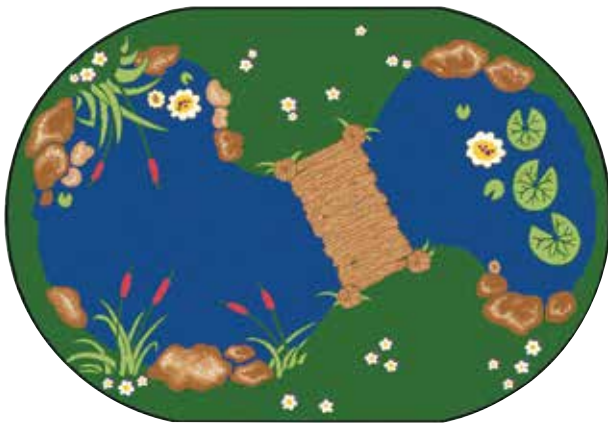

THE POND

Peaceful starlit skies, calming greenery and some silly frogs create the perfect environment for play time.

ITEM#	SIZE	ITEM#	SIZE
#3045	4'5" x 5'10"	#3036	8'3" x 11'8"
#3051	5'10" x 8'4"