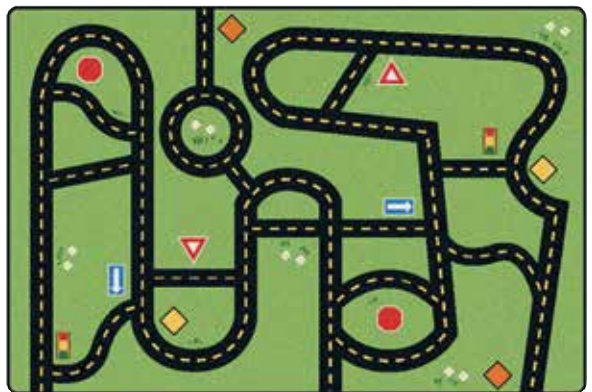

**CRUISIN' AROUND THE TOWN**

Kids will delight in cruising to their favorite destination on this wonderful playtime rug.

| ITEM# | SIZE         | ITEM# | SIZE     |
|-------|--------------|-------|----------|
| #1013 | 3'10" x 5'5" | #1017 | 8' x 12' |
| #1015 | 6' x 9'      |       |          |

**NEIGHBORHOOD RUG**

Designed to allow children to create their own cities, this carpet is perfect in any block area.

| ITEM# | SIZE         |
|-------|--------------|
| #401  | 4'1" x 5'10" |
| #400  | 5'10" x 8'4" |