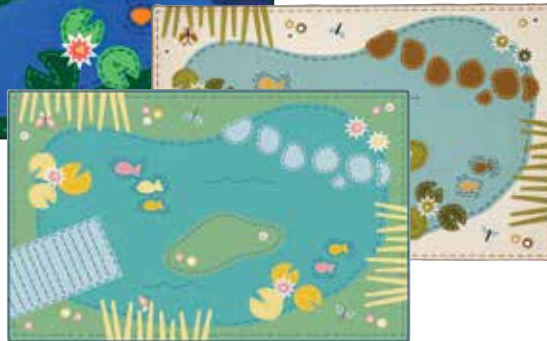

KID\$Value Rugs™ Collection

**TRANQUIL POND  
PLAY RUG**

| ITEM#  | SIZE            |
|--------|-----------------|
| #36.06 | 3' x 4'6" Blue  |
| #48.06 | 4' x 6' Blue    |
| #37.68 | 3' x 4'6" Green |
| #49.68 | 4' x 6' Green   |
| #37.69 | 3' x 4'6" Tan   |
| #49.69 | 4' x 6' Tan     |