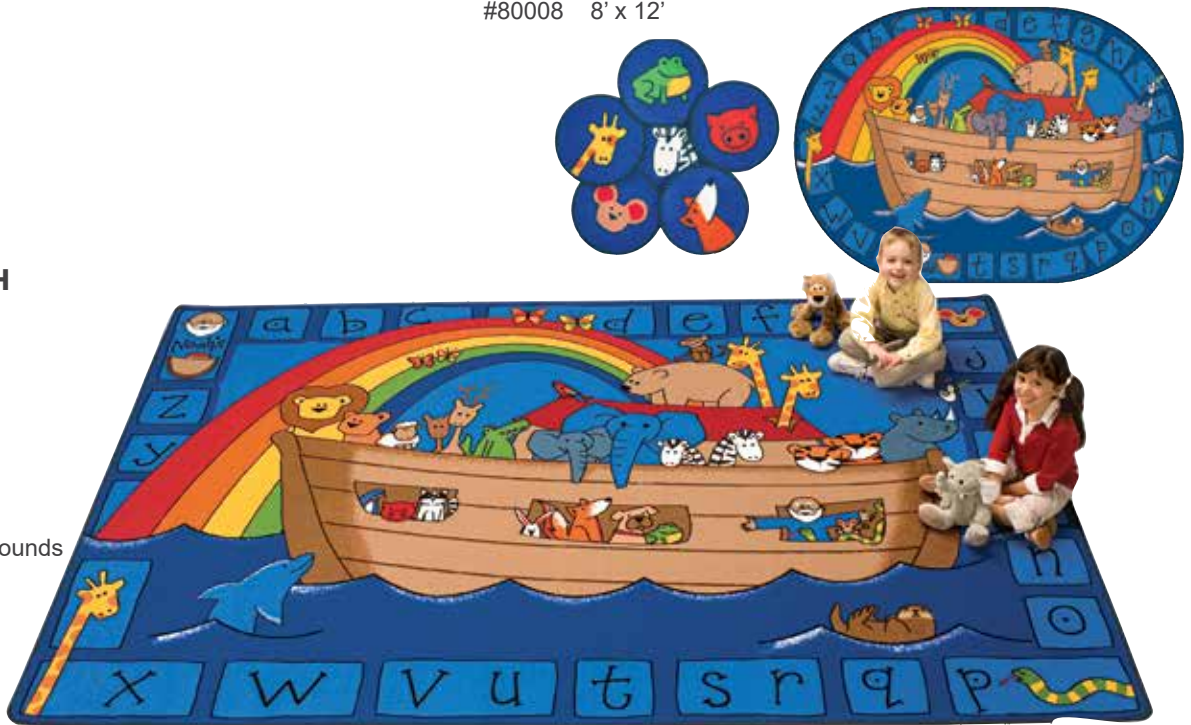

ITEM# SIZE
#80006 6' x 9'
#80008 8' x 12'

ALPHABET NOAH

ITEM# SIZE
#74013 4' x 6'
#74015 6' x 9'
#74017 8' x 12'
#74003 4' x 6' Oval
#74005 6' x 9' Oval
#74007 8' x 12' Oval
#82020 Kit of 20 12" Rounds