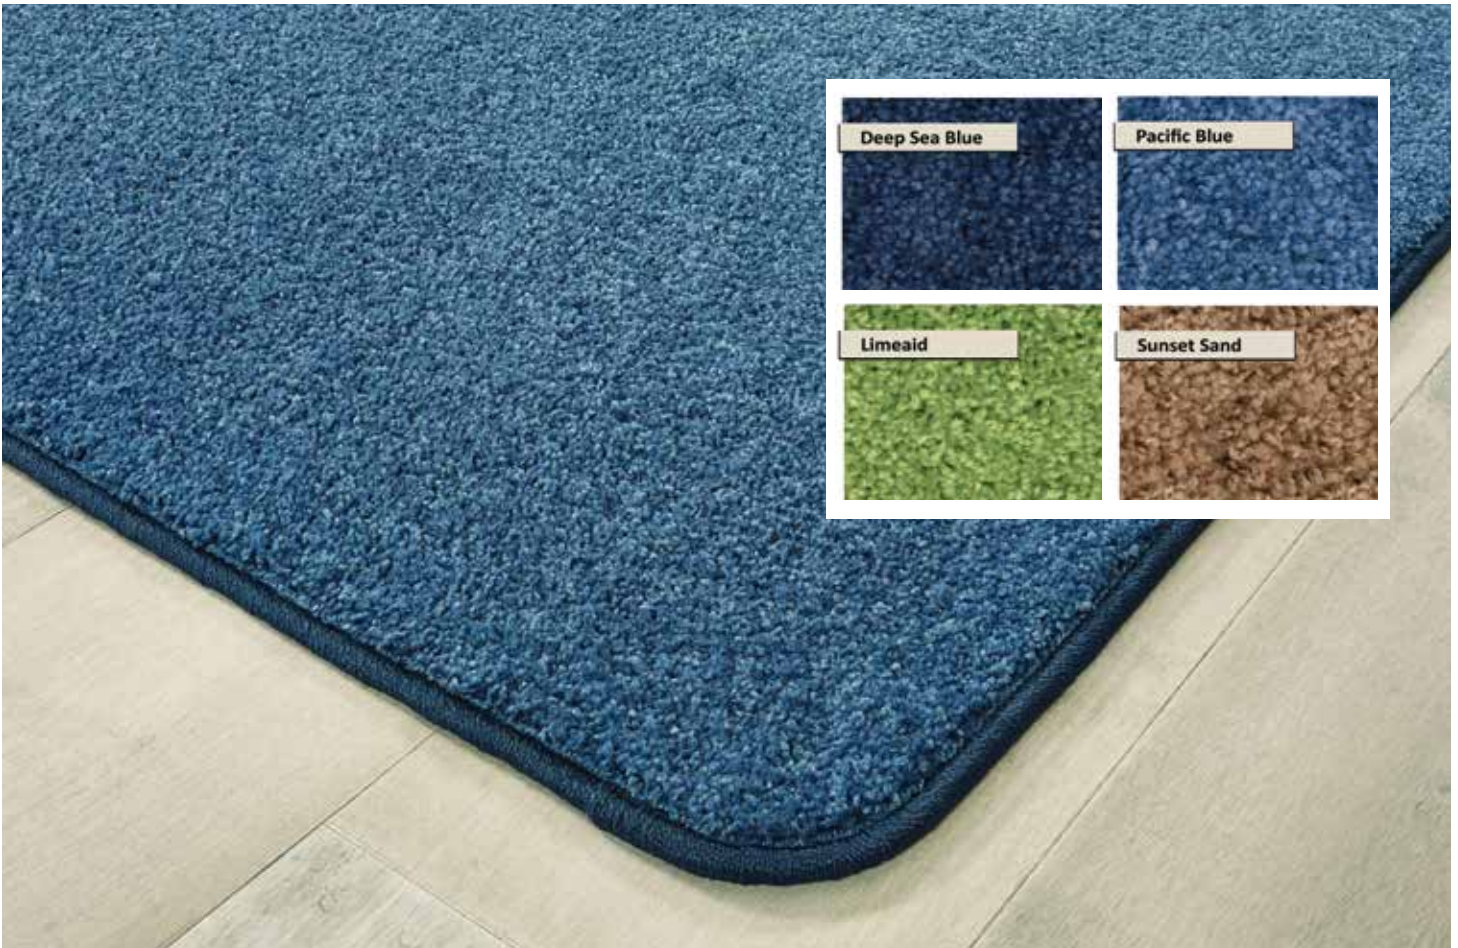

Carpets for

**KIDS**®  
etc...

**SOLID COLOR**  
Collections

**KIDPLUSH™ SOLIDS**

- 15-Year Limited Wear Warranty
- True Stain Blocker Technology
- KIDply® Backing
- 100% Nylon
- No Fault Edge Warranty™
- 100% Made in the USA
- Meets Class 1 Fire Code Ratings