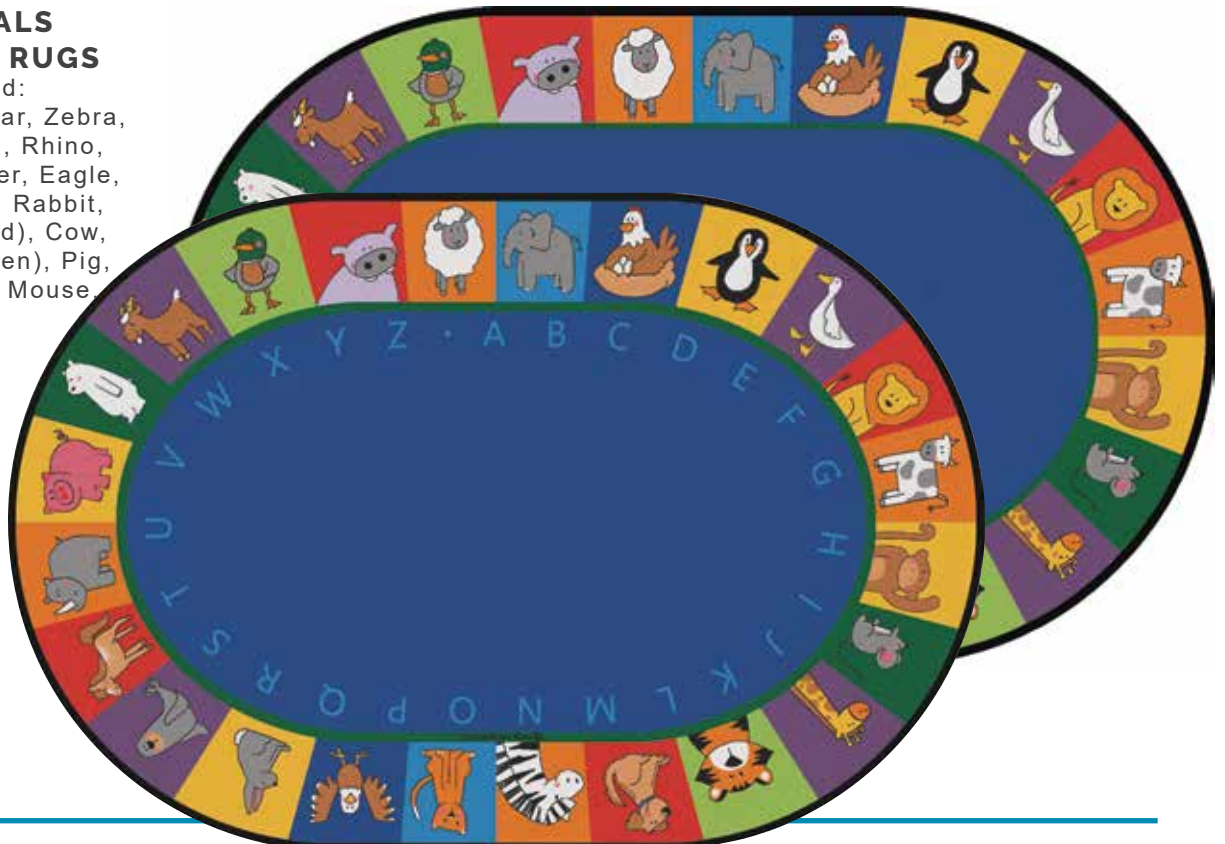

ALL THE ANIMALS OVAL SEATING RUGS

24 Animals Included:
Elephant, Polar Bear, Zebra, Monkey, Lion, Seal, Rhino, Giraffe, Hippo, Tiger, Eagle, Penguin, Cat, Dog, Rabbit, Goat, Duck (Mallard), Cow, Goose, Chicken (Hen), Pig, Horse, Sheep, and Mouse

1. **WITH ALPHABET**
   ITEM# SIZE
   #72.77 6' x 9'
   #90.77 7'6" x 12'

1. **WITHOUT ALPHABET**
   ITEM# SIZE
   #72.83 6' x 9'
   #90.83 7'6" x 12'